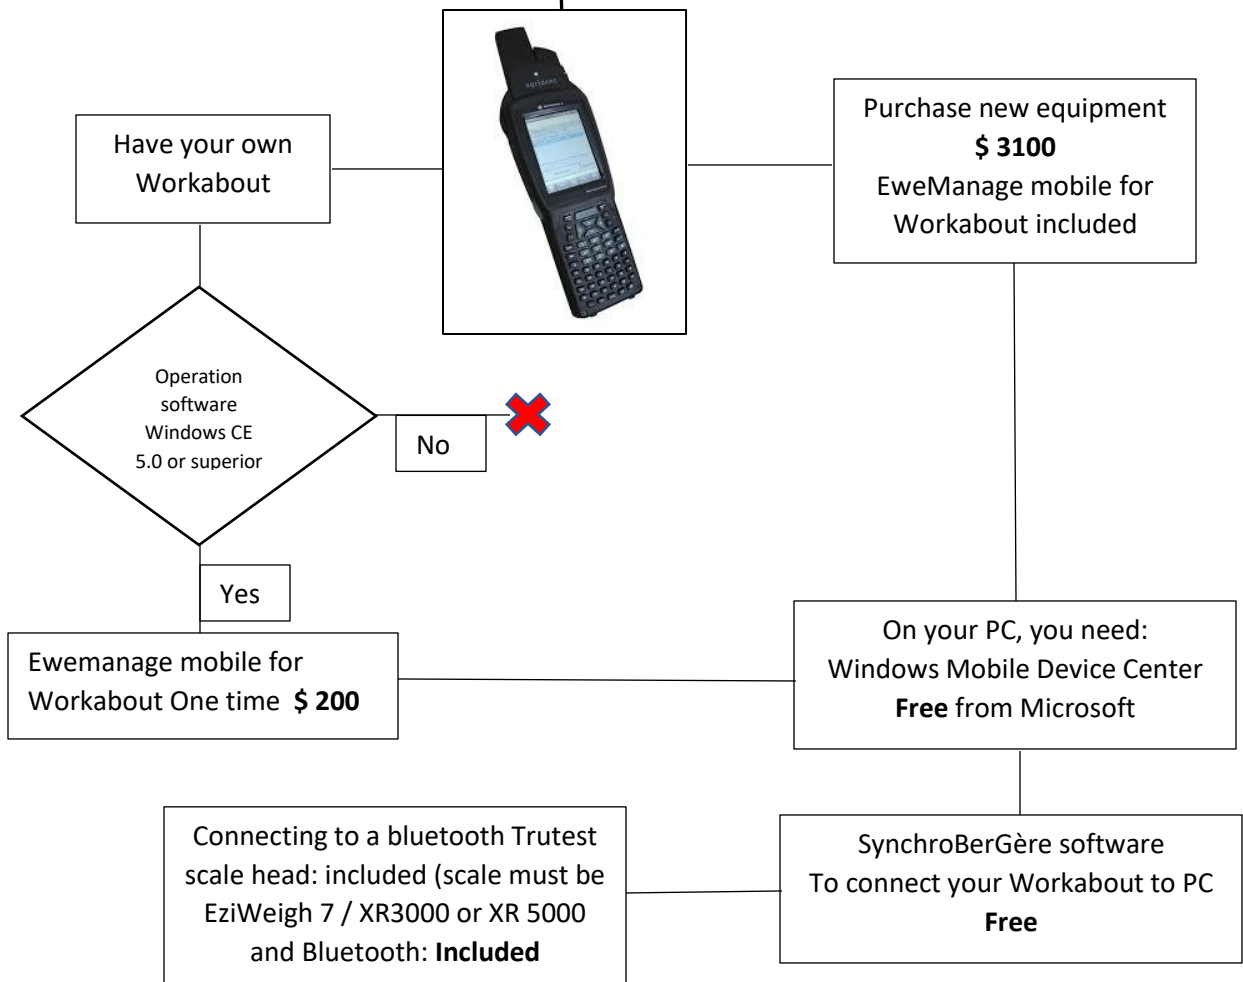

## EweManage with mobiles & Electronic scales

# EweManage with Workabout PRO (PSION)

## EweManage with mobiles

**Notes :**

- Only Windows devices can connect to an electronic scale (refer to scale connexion flow chart) – USB ports may be required
  - For Apple: only Allflex RS 420, LPR or Trutest SRS / XRS readers are compatible
  - All configurations above work only if you have a valid EweManage subscription
  - Obviously, the cheapest is if you use your own existing mobile phone or tablet
- (1) Suggested preferred low cost option Coupled with LPR would be total approx. \$700 +Tx  
 (2) Minimum Android 4 release