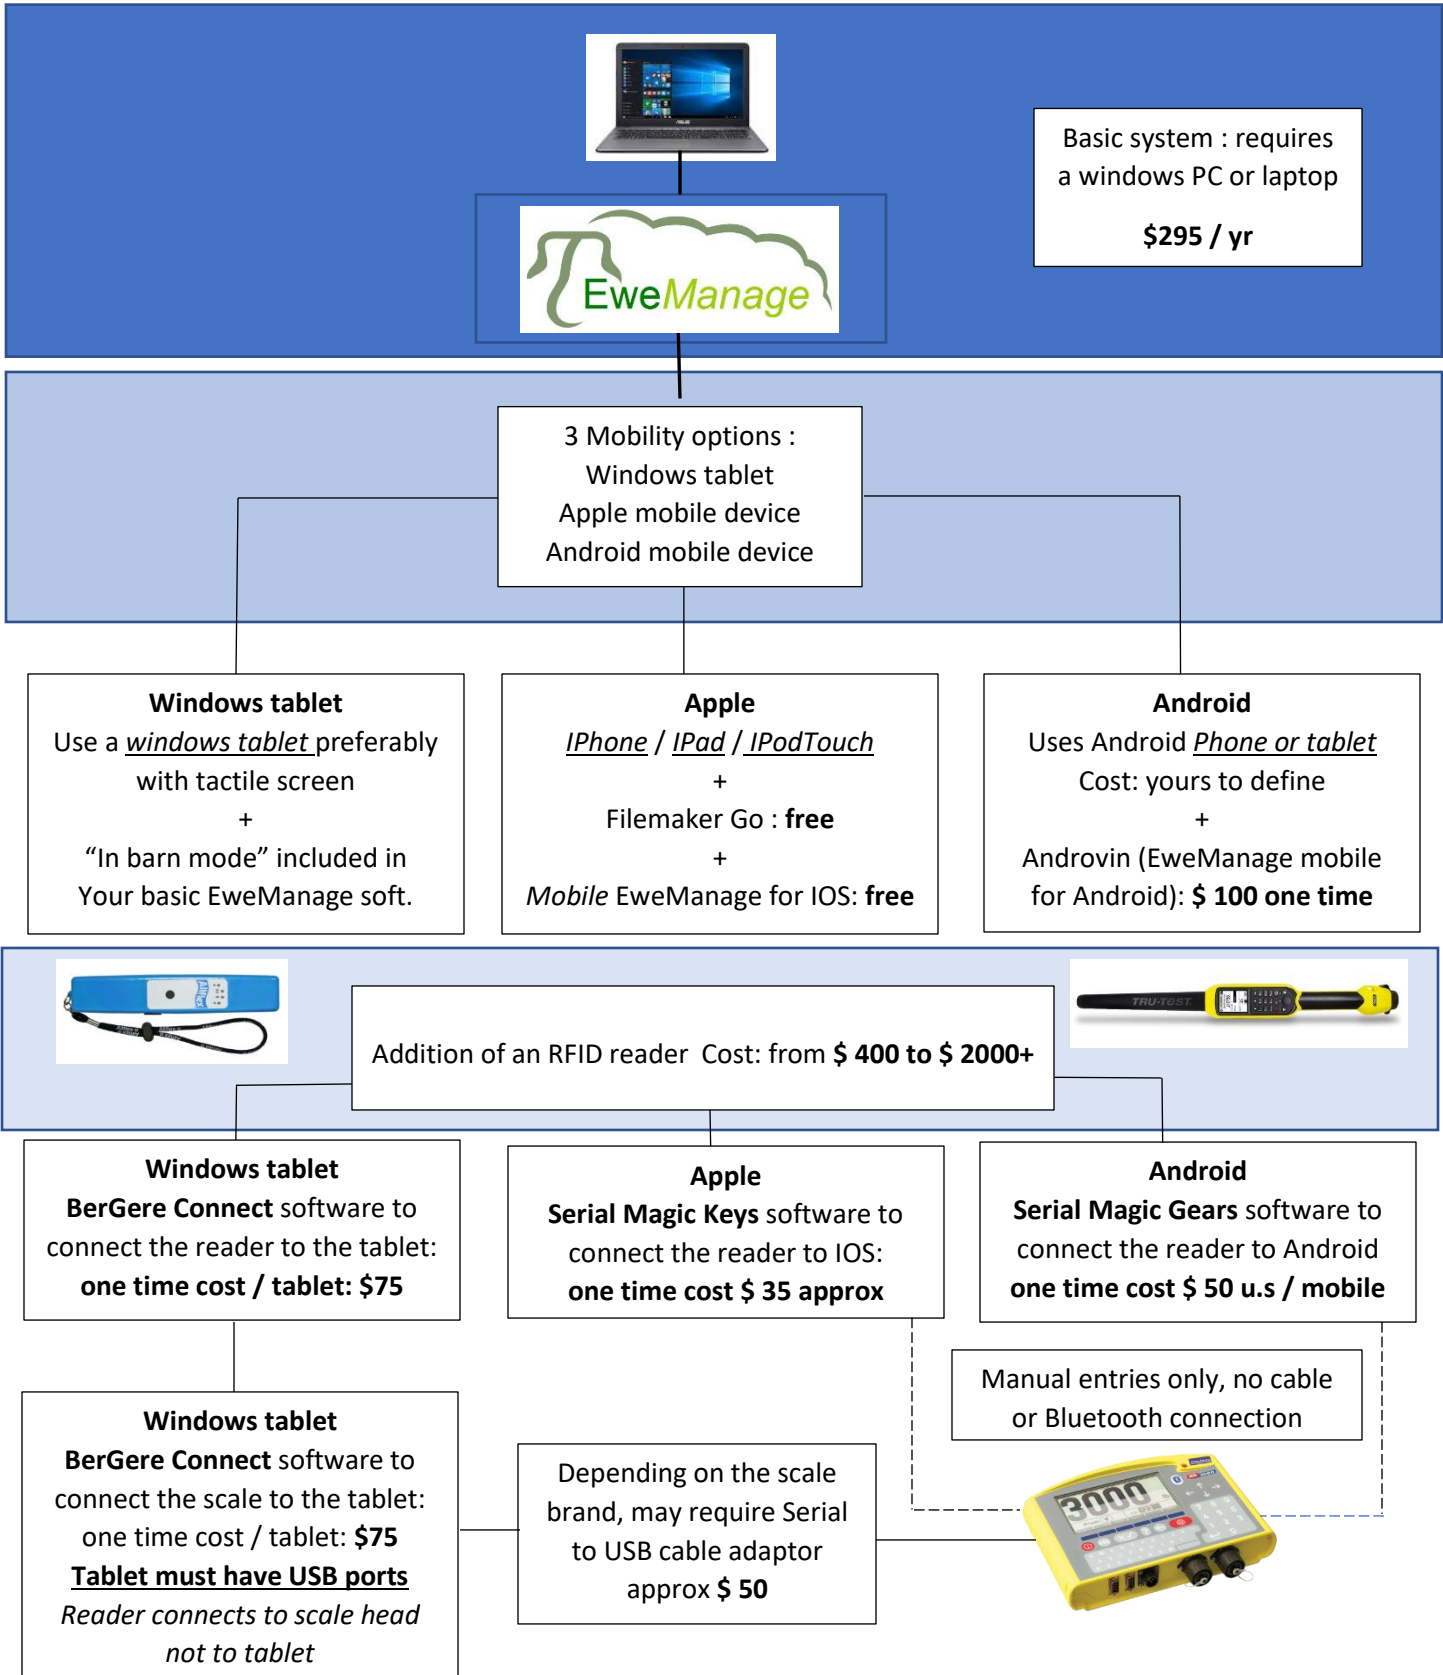

## EweManage with mobiles & Electronic scales

# EweManage with Workabout PRO (PSION)

## EweManage with mobiles

**Notes :**

- Only Windows devices can connect to an electronic scale (refer to scale connexion flow chart) – USB ports may be required
  - For Apple: only Allflex RS 420, LPR or Trutest SRS / XRS readers are compatible
  - All configurations above work only if you have a valid EweManage subscription
  - Obviously, the cheapest is if you use your own existing mobile phone or tablet
- (1) Suggested preferred low cost option Coupled with LPR would be total approx. \$700 +Tx  
 (2) Minimum Android 4 release