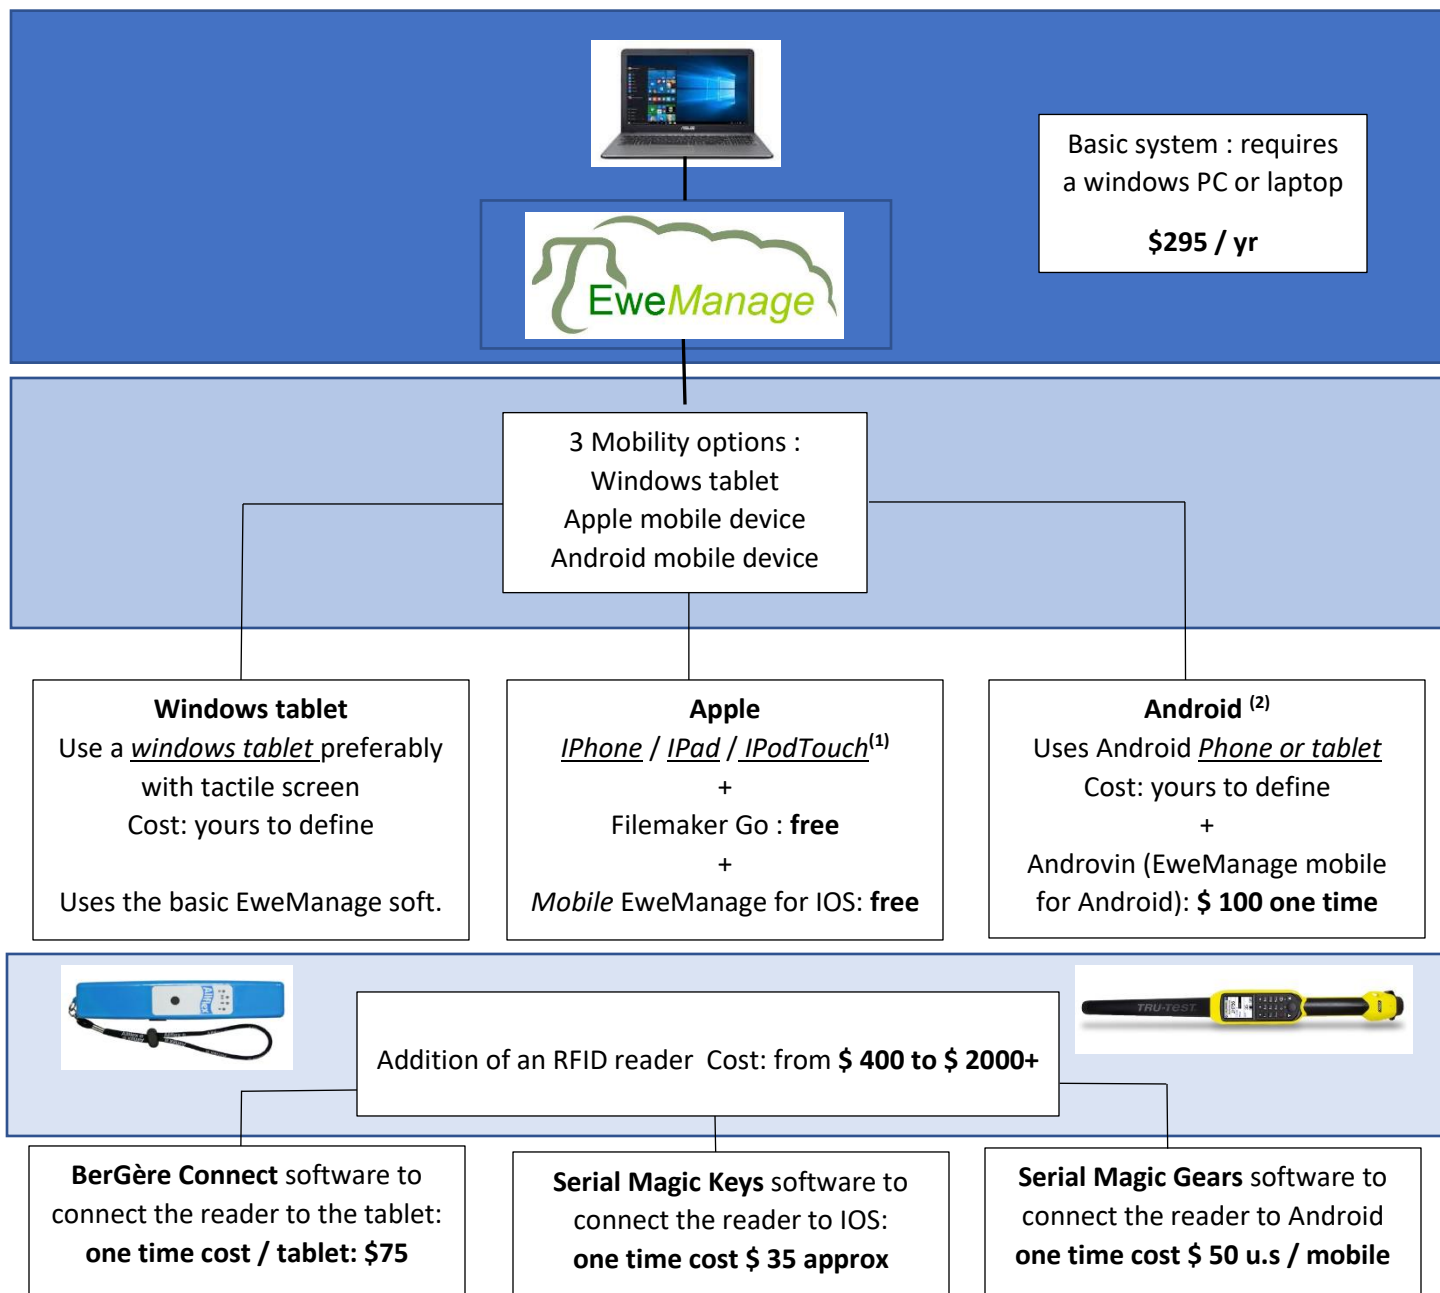

## EweManage with mobiles & Electronic scales

# EweManage with Workabout PRO (PSION)

## EweManage with mobiles

**Notes :**

- Only Windows devices can connect to an electronic scale (refer to scale connexion flow chart) – USB ports may be required
  - For Apple: only Allflex RS 420, LPR or Trutest SRS / XRS readers are compatible
  - All configurations above work only if you have a valid EweManage subscription
  - Obviously, the cheapest is if you use your own existing mobile phone or tablet
- (1) Suggested preferred low cost option Coupled with LPR would be total approx. \$700 +Tx  
 (2) Minimum Android 4 release